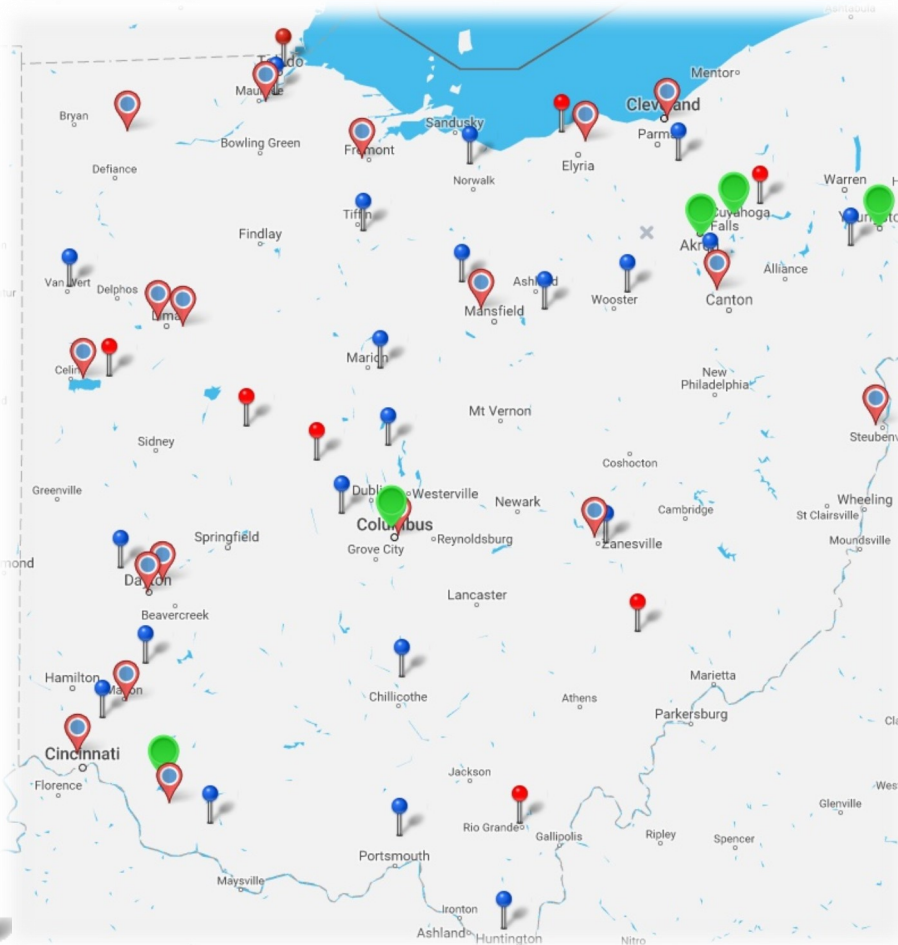

**RAMTECs:**

- ASHLAND COUNTY CAREER CENTER
- COLLINS CAREER CENTER CTEC
- CUYAHOGA VALLEY DELAWARE AREA CC
- EHOVE CAREER CENTER
- GRANT CAREER CENTER
- GREAT OAKS INSTITUTE
- MAHONING COUNTY MIAMI VALLEY CAREER CENTER
- MID-EAST CAREER CENTER
- PENTA CAREER CENTER
- PICKAWAY-ROSS CAREER PIONEER CAREER CENTER
- PORTAGE LAKES CAREER
- SCIOTO COUNTY CAREER TECH CENTER
- SOUTHERN HILLS TOLLES CAREER CENTER
- TRI-RIVERS CAREER CENTER
- VANGUARD-SENTINEL
- VANTAGE CAREER CENTER
- WARREN COUNTY CAREER
- WAYNE COUNTY JVS

**SECONDARY PARTNERS:**

- BUCKEYE HILLS CAREER CENTER
- LORAIN HIGH SCHOOL
- MAPLEWOOD CAREER CENTER
- MARYSVILLE EARLY COLLEGE HIGH SCHOOL
- MASON HIGH SCHOOL
- MORGAN HIGH SCHOOL
- OHIO HI-POINT CAREER CENTER
- STEBBINS HIGH SCHOOL
- TRI STAR COMPACT

**CURRENT**

**IST OHIO PARTNERS**

**PROVIDING MANUFACTURING TRAINING SOLUTIONS FOR OHIO'S SKILLS GAP**  
**SECONDARY » POST SECONDARY » JOB PLACEMENT**

**COMMUNITY COLLEGES:**

- CINCINNATI STATE TECHNICAL & COMMUNITY COLLEGE
- COLUMBUS STATE COMMUNITY COLLEGE
- CUYAHOGA COMMUNITY COLLEGE
- EASTERN GATEWAY COMMUNITY COLLEGE
- LORAIN COUNTY COMMUNITY COLLEGE
- NORTH CENTRAL STATE COLLEGE
- NORTHWEST STATE COMMUNITY COLLEGE
- OWENS COMMUNITY COLLEGE
- RHODES STATE COLLEGE
- SINCLAIR COMMUNITY COLLEGE
- STARK STATE COLLEGE
- TERRA STATE COMMUNITY COLLEGE
- WRIGHT STATE UNIVERSITY - LAKE CAMPUS
- ZANE STATE COLLEGE