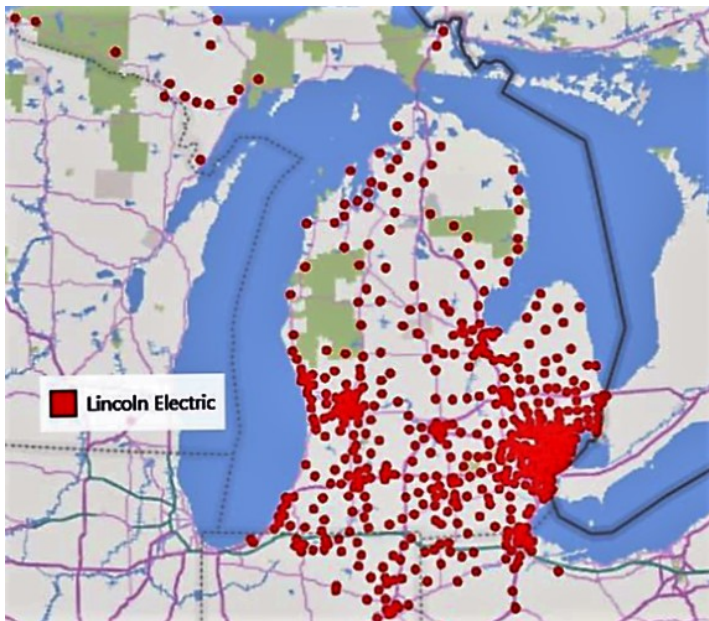

Lincoln Electric Welding