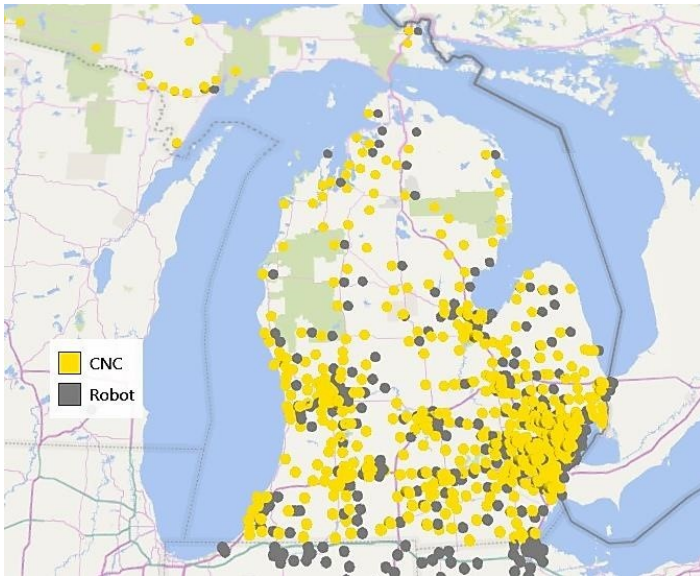

MICHIGAN'S ADVANCED AUTOMATION INDUSTRIAL USERS

FANUC Robotics & CNC