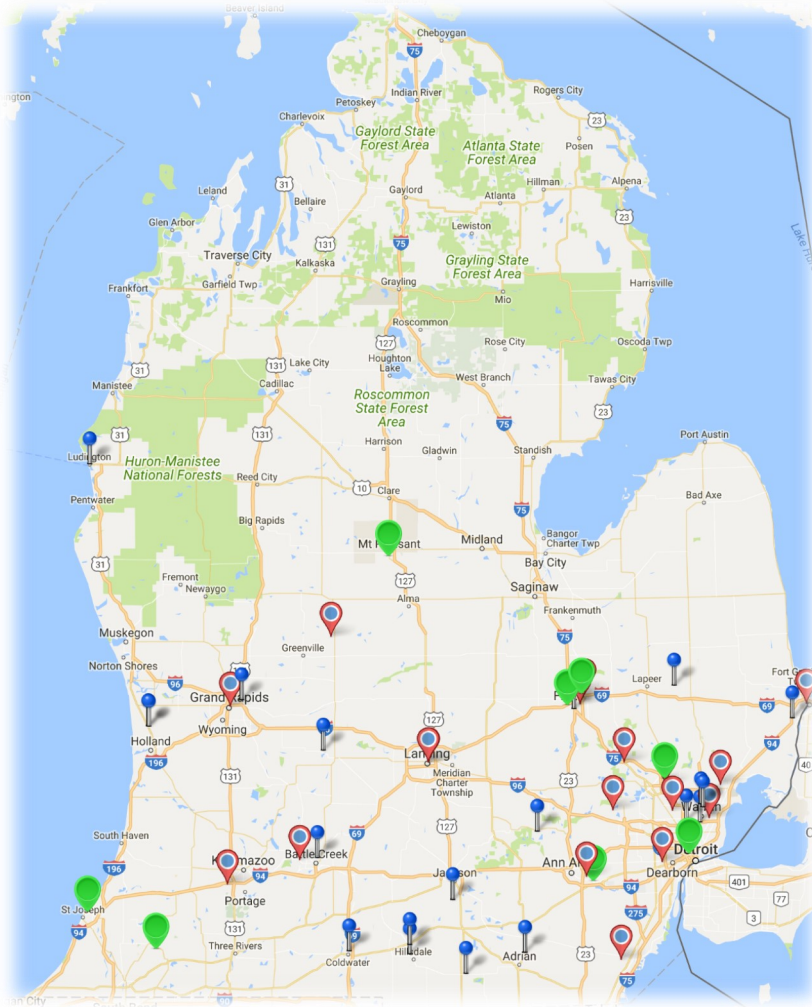

SECONDARY PARTNERS:

- BRANCH AREA CAREER CENTER
- CALHOUN AREA CAREER CENTER
- CENTER FOR SCIENCE & INDUSTRY
- CENTER LINE PUBLIC SCHOOLS
- DAKOTA HIGH SCHOOL (CHIPPEWA VALLEY SCHOOLS)
- EAST TROY HIGH SCHOOL
- GENESEE CAREER INSTITUTE
- HILLSDALE COUNTY ISD
- JACKSON AREA CAREER CENTER
- JONESVILLE HIGH SCHOOL
- KENT CAREER CENTER
- LAKWOOD HIGH SCHOOL
- LAPEER COUNTY ED TECH CENTER
- LENAWEE INTERMEDIATE SCHOOL
- MADISON HIGH SCHOOL
- OAISD - CAREERLINE TECH CENTER
- OAISD - M-TEC SCHOOLS (OTTAWA AREA SCHOOLS)
- PINCKNEY HIGH SCHOOL
- UTICA COMMUNITY SCHOOLS
- WARREN CAREER PREP CENTER (WARREN CONSOLIDATED)
- WEST SHORE EDUCATIONAL

CURRENT

IST PARTNERS

PROVIDING MANUFACTURING TRAINING SOLUTIONS FOR MICHIGAN'S SKILLS GAP

SECONDARY » Post SECONDARY » JOB PLACEMENT