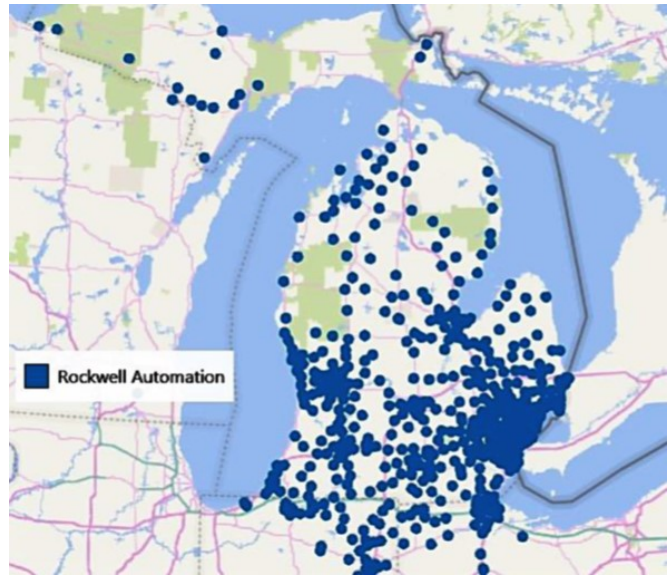

Rockwell Automation PLC's